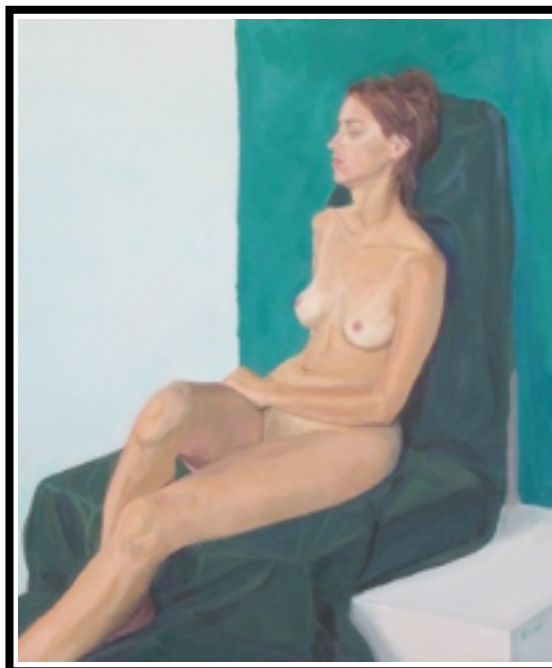

Her art training has been in weekly portrait classes at Lauderdale House (with Zoe Hirson) still life at the Highgate Literary and Scientific Institute (Vincent Milne), and life classes for intensive fortnights at the Slade summer school (Ian Rowlands).

Lynn has exhibited in London at the Mall Galleries and at the Bankside Gallery as part of the EAC art awards, and locally at the Highgate Gallery and Lauderdale House.

(left)  
**Miriam**  
oil on canvas, 12" x 16"  
EAC art awards exhibition 2009  
Bankside Gallery

(right)  
**Sunflowers**  
oil on canvas 16" x 12"  
(framed 17" x 13")

(below)  
**Kimi**  
life painting, oil on canvas  
20" x 24" (framed 21.5" x 25.5")

**Use the back arrow  
of your browser  
to return to  
List of Members.**